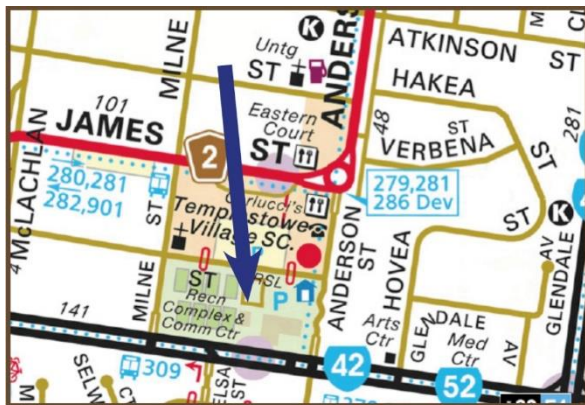

We welcome new members

Woodcraft Manningham is a group of likeminded men & women, who really enjoy producing beautiful objects from timber. We meet in an old brick schoolhouse in the heart of Templestowe village. It is fully equipped with machines & hand tools to enable us to pursue woodturning, box making carving & Toymaking

We are always interested in starting new woodwork groups. If you have an idea talk to us. You could even run it with our help.

	Week one			Week Two			Week Three			Week Four		
	AM	PM	Eve	AM	PM	Eve	AM	PM	Eve	AM	PM	Eve
Mon	Yellow		Red			Red			Red			Red
Tue	Blue			Blue			Blue			Blue		
Wed	Yellow	Yellow		Yellow	Yellow		Yellow	Yellow		Yellow	Yellow	
Thu	Red	Red	Yellow	Red	Red		Red	Red	Yellow	Red	Red	
Fri	Red	Green		Red			Red	Green		Red		

Yellow		Red		Green		Blue
Wood Turners		Wood Carving		Box making		Toy making

Ph. 0484 278 737

Corner Anderson & Parker street Templestowe (behind the basketball stadium)

See more of what we do on our website

www.woodcraft-manningham.org.au